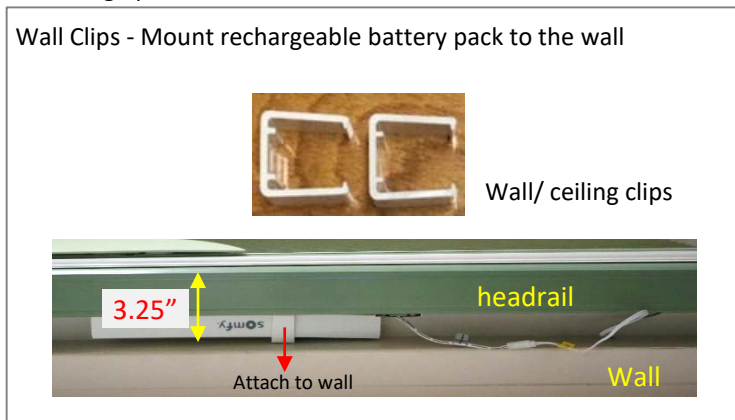

Mounting option1.