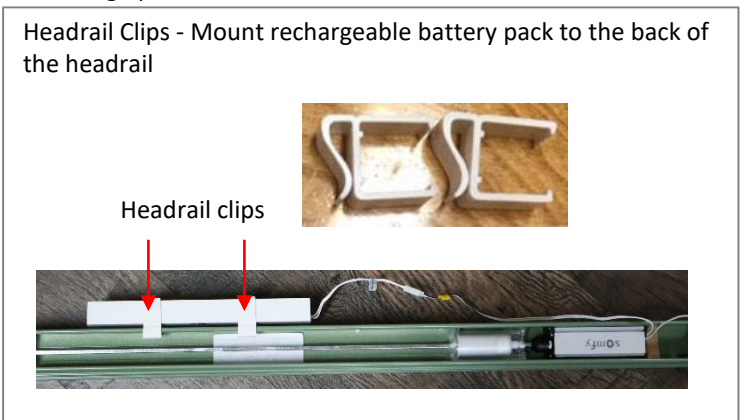

somfy Rechargeable Battery Pack

Technical Specifications and Features

- Battery Type: Rechargeable Lithium-ion Battery
- Material: White UV resistant plastic
- Temperature range (working): 32°F - 140°F
- Dimensions: 9.8" x 1" x 0.9"
- Indoor use only
- Can be used with pre-existing and new installations
- Recharge the battery completely before commissioning.
- Battery charging time: 6 hours max.
- Two mounting options included
 - Each Somfy rechargeable battery pack comes with wall clips and headrail clips, please refer to the images below.
- **Warning:**
 - The indicated light on the charger will turn to GREEN after battery fully charged. Recommend unplug charger after battery fully charged.
 - Do not recharge the battery while maintenance work (e.g. cleaning windows) is being carried out nearby.
 - **Please read [Somfy Rechargeable Battery Pack Instruction](#) carefully before installing and before using the battery. You can also find the hard copy inside the package of the battery pack.**

Mounting option1.

Mounting option2.

Optional Accessories

94.5" charger extension cable

Motor extension cables
- 48" and 96"