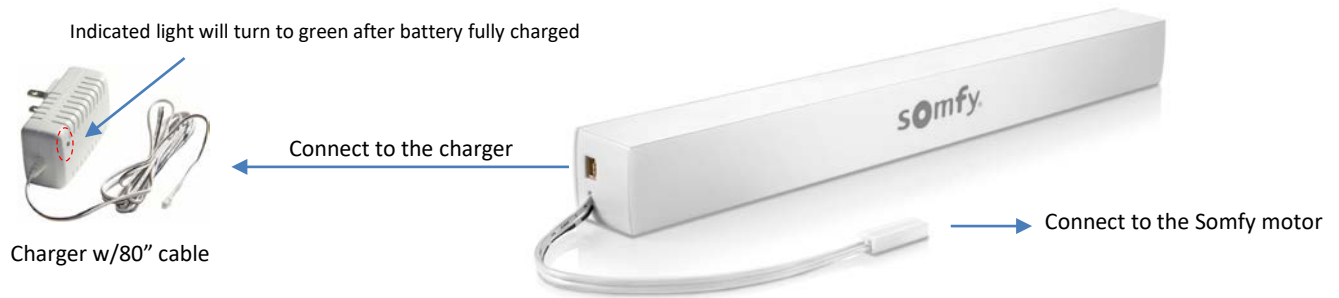

somfy Rechargeable Battery Pack

Technical Specifications and Features

- Battery Type: Rechargeable Lithium-ion Battery
- Material: White UV resistant plastic
- Temperature range (working): 32°F - 140°F
- Dimensions: 9.8" x 1" x 0.9"
- Indoor use only
- Can be used with pre-existing and new installations
- Recharge the battery completely before commissioning.
- Battery charging time: 6 hours max.
- Two mounting options included
 - Each Somfy rechargeable battery pack comes with wall clips and headrail clips, please refer to the images below.
- **Warning:**
 - The indicated light on the charger will turn to GREEN after battery fully charged. Recommend unplug charger after battery fully charged.
 - Do not recharge the battery while maintenance work (e.g. cleaning windows) is being carried out nearby.
 - **Please read [Somfy Rechargeable Battery Pack Instruction](#) carefully before installing and before using the battery. You can also find the hard copy inside the package of the battery pack.**

Mounting option1.

Mounting option2.

Optional Accessories

94.5" charger extension cable

Motor extension cables
- 48" and 96"